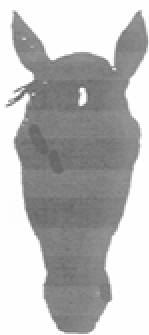

EXHIBIT J

Small Star
Towards left of forehead.