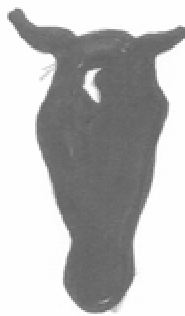

Narrow Diagonal Star