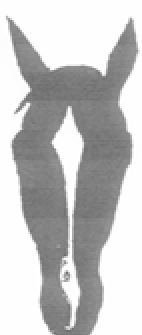

Large Star & Connected Wide Blaze