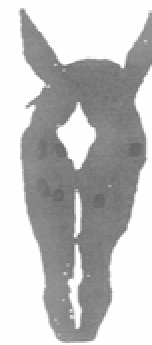

Star & Connected Broken Stripe
Ending in a strip between bottom of nostrils.