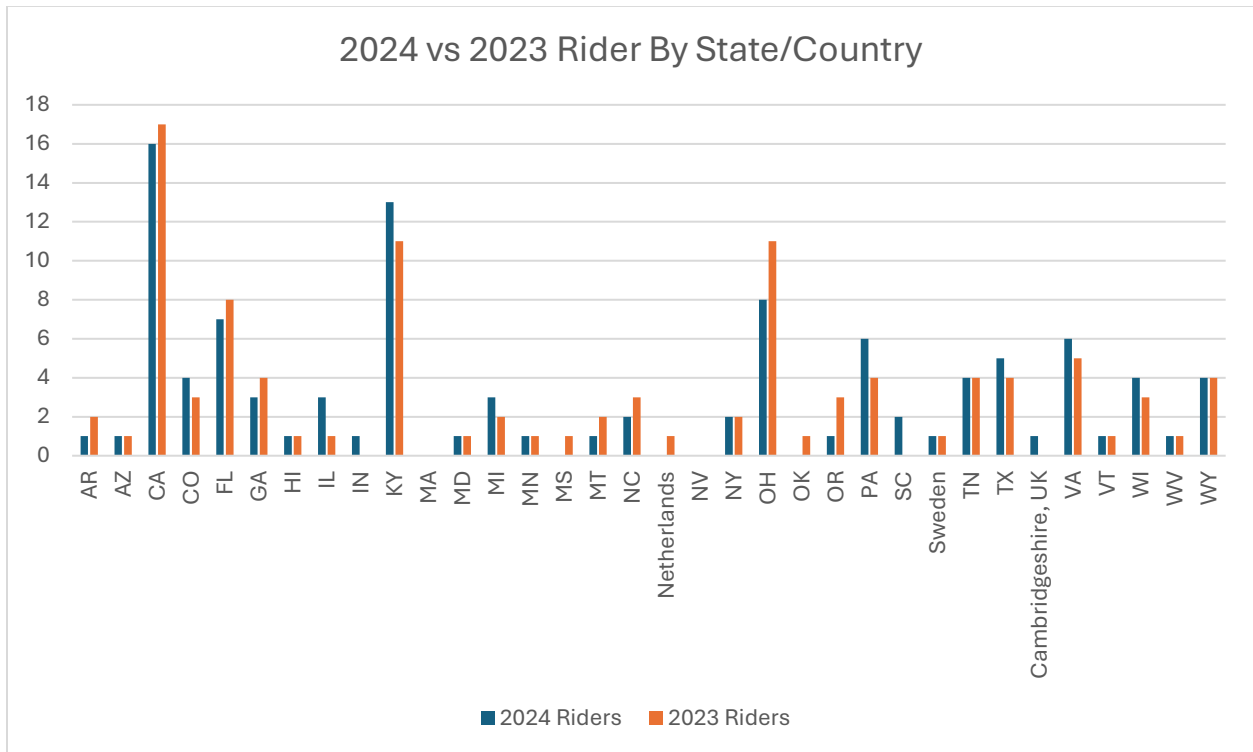

Senior Trail Horse & Tobe Award – 5,000 Lifetime Miles

- Strider's Major Deal – JD Burke

- Ace’s Casino Royal – Jan Dunn

Master Trail Horse – 7,500 Lifetime Miles

- SSF Ace’s Queen of Hearts – Leahe Daby
- Beamer – Mardi Lang
- You K Blue – Lynda Thiele

OTHER STATS

Number of Participating Geldings

Number of Participating Mares

RIDERS